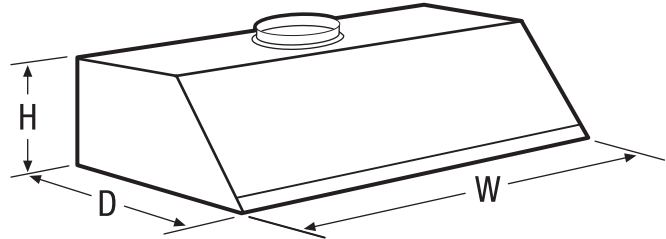

Wall-Mount Canopy Vent Hood

E36WV60PPS professional series

36" WALL-MOUNT CANOPY VENT HOOD

FEATURES

Nominal Width	36"
Installation Type	Wall Mount
Air Discharge	Vertical or Horizontal
Air Delivery (CFM)	600
Blower Type	Centrifugal
Controls	Dial
Infinite-Speed Blower	Yes
Dual Halogen Lights	Yes
Dishwasher-Safe Stainless Steel Filters	Yes
Exhaust Duct	External
Duct Required	3-1/4"x10" Rectangular

SPECIFICATIONS

Power Supply Location	Right Rear Top
Voltage Rating	120V/60Hz/15 or 20A
Connected Load (kW Rating)@ 120 Volts†	0.55
Amps @ 120 Volts	4.6
Shipping Weight (Approx.)	65 Lbs.

Specifications subject to change.

VENT EXTERIOR DIMENSIONS

Height	10"
Width	36"
Depth	23"

VENT CUTOUT DIMENSIONS

Height	10"
Width	36"

Electrolux Major Appliances, N.A.

USA • 10200 David Taylor Drive • Charlotte, NC 28262 • 1-877-4electrolux (1-877-435-3287) • electroluxappliances.com
CANADA • 5855 Terry Fox Way • Mississauga, ON L5V 3E4 • 1-800-265-8352 • electroluxappliances.ca

E36WV60PP 04/14

© 2014 Electrolux Home Products, Inc.