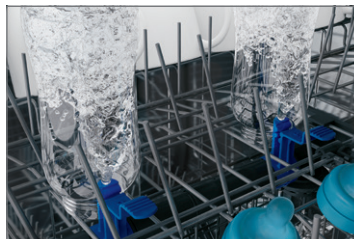

TARGET WASH ZONES

Two flexible spray jets deliver a targeted wash to the most challenging dirty dishes, from sport bottles to heavy-duty pots and pans.