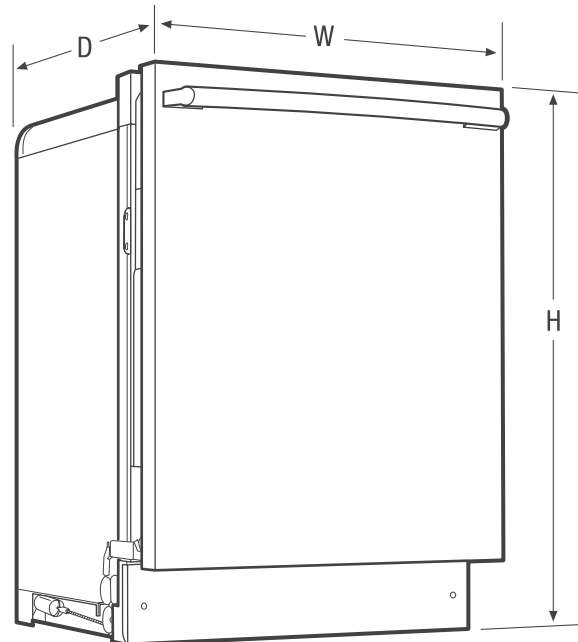

CYCLES

Auto Wash	Yes
Heavy	Yes
Normal	Yes
Fast Wash (30-Min.)	Yes
Delicate	
Perfect Stemware™ Cycle	
Favourite	
Eco Wash	
Upper Rack Only	
Rinse Only	Yes

OPTIONS

Hi-Temp. Wash	3
Heat/No Heat Dry	Yes
Max Dry	Yes
NSF® Certified Sanitize Option	Yes
Delay Start (Hours)	2-4-6

RACK SYSTEM

Nylon Rack System	Sure-2-Fit®
Luxury-Glide® Nylon Upper Rack –	
Adjustable Height	Yes
Cup Shelf/Perfect Stemware™ Holders	2/6
Fold-Down Tines	2 Rows
Rack Handle	Yes
Luxury-Glide® Nylon Lower Rack –	
Fold-Down Tines	2 Rows
Silverware Basket	2-Piece Split
Rack Handle	
Third-Level Rack (Single Tray)	

SPECIFICATIONS

Colour –	
Stainless Steel	S
Power Supply Location	Right Bottom Front
Water Inlet Location	Left Bottom Front
Water Usage (Gallons) – Normal Cycle	4.0 – 8.0
Water Pressure (PSI)	15 – 120
Integral Air Gap on Supply	Yes
Voltage Rating	120V/60Hz/15A
Connected Load (kW Rating) @120 Volts†	1.44
Amps @ 120 Volts	15
Shipping Weight (Approx.)	115 Lbs.

Specifications subject to change.

PRODUCT DIMENSIONS

Height (Adjustable*)	33-3/4" – 35-3/4"
Width	23-3/4"
Depth	24-1/4"
Depth with 90° Door Open	50-1/4"

Electrolux Major Appliances, N.A.

CANADA • 5855 Terry Fox Way • Mississauga, ON L5V 3E4 • 1-800-265-8352 • electroluxappliances.ca

EI24ID30Q 06/14

© 2014 Electrolux Major Appliances, N.A.

High standards of quality at Electrolux Home Products, Inc. mean we are constantly working to improve our products. We reserve the right to change specifications or discontinue models without notice.

Printed in Canada