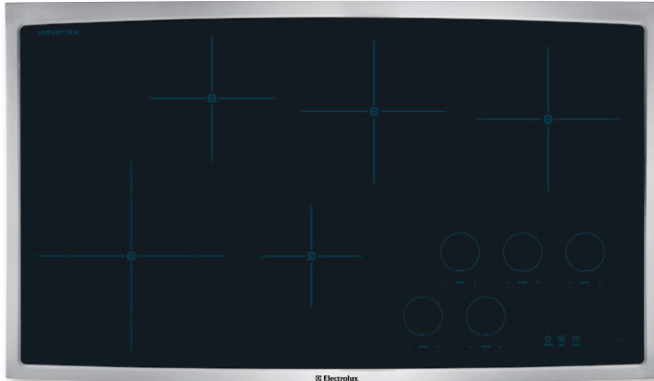

INDUCTION COOKTOPS

EW36IC60L S/B

PRODUCT DIMENSIONS

Width	36-3/4"
Depth	21-3/4"
Height (Extreme Bottom to Underside of Cooktop)	6-5/8"

MORE EASY-TO-USE FEATURES

KEEP WARM SETTING

Maintain food at the perfect serving temperature with this setting — it's a great feature when you're entertaining.

EXCEPTIONAL TEMPERATURE CONTROL

Adjust heat with greater accuracy than gas or electric cooktops, especially at lower settings. Perfect for melting chocolate and cooking delicate foods and sauces.

PERFECT SET® CONTROLS

With up to 25 digital preset touch settings, you can quickly raise or lower temperatures, so cooking can begin at any time — without waiting for preheating.

7/11" DUAL ELEMENT

Powerful and versatile element accommodates smaller cookware at a high level of performance, but with the same energy efficiency induction cooking provides. The 11" burner size provides up to 4,800 watts of power for larger pots and pans.

MORE ENERGY EFFICIENT

Cooking with induction is 70% more efficient than gas and 20% more efficient than electric.

PLATINUM STAR® LIMITED WARRANTY

Our exclusive limited warranty that includes a 3-year coverage on parts and one year on labour without charge.²

Available in:

Stainless
(S)

Black
(B)