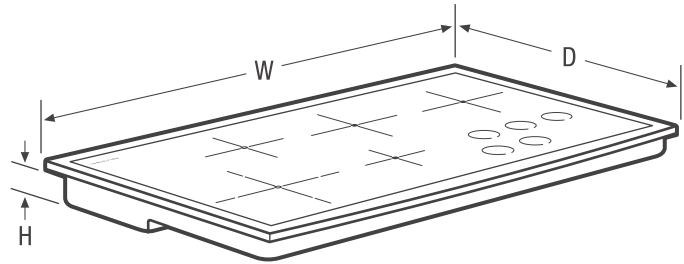

INDUCTION COOKTOPS

EW36IC60L S/B

36" INDUCTION COOKTOPS

FEATURES

Perfect Set® Electronic Touch Controls	Yes
Ceramic Smoothtop Glass Surface	Yes
7" / 11" Dual Element – 3700W / 4800W	1
8" Induction Cooking Element-Centre Rear – 2300W/3200W	1
8" Induction Cooking Element-Right Rear – 2300W/3200W	1
7" Induction Cooking Element – 1900W/2600W	1
6" Induction Cooking Element – 1450W/2000W	1
Keep Warm Setting	Yes
Hot Surface Indicator Lights	Yes
Sealed Spill Control Cooktop	Yes
Sabbath Mode (Star-K® Certified)	

ACCESSORIES

Granite Countertop Installation Kit – PN # 903061-9010	Optional

SPECIFICATIONS

Colour –	
Stainless Steel	S
Black	B
Power Supply Connection Location	Right Centre Rear
Connected Load (kW Rating) @ 240 / 208 Volts	12.0/10.4
Amps @ 240 / 208 Volts	50.0/50.0
Minimum Circuit Required (Amps)	50
Electrical – Single phase 4-wire cable, 120 / 240 Volts or 120 / 208 Volts, 60 Hz, fused on both sides of line with ground.	Required
Armoured Electrical Cable	Included
Approved for Single Oven Combination Installation**	Yes
Shipping Weight (Approx.)	75 Lbs.

NOTE: Always consult local and national electric codes. Refer to Product Installation Guide for detailed installation instructions on the web at electroluxappliances.ca. Specifications subject to change.

PRODUCT DIMENSIONS

Width	36-3/4"
Depth	21-1/2"
Height (Extreme Bottom to Underside of Cooktop)	4-3/8"

Electrolux Major Appliances, N.A.

CANADA • 5855 Terry Fox Way • Mississauga, ON L5V 3E4 • 1-800-265-8352 • electroluxappliances.ca

EW36IC60L 10/15

© 2015 Electrolux Major Appliances, NA

Printed in Canada

High standards of quality at Electrolux Home Products, Inc. mean we are constantly working to improve our products. We reserve the right to change specifications or discontinue models without notice.