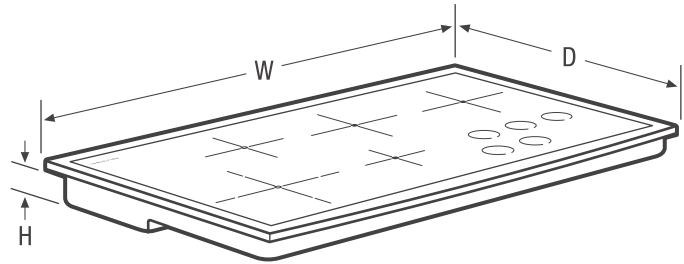

INDUCTION COOKTOPS

EW36IC60LS

36" INDUCTION COOKTOPS

FEATURES

Perfect Set® Electronic Touch Controls	Yes
Ceramic Smoothtop Glass Surface	Yes
7" / 11" Dual Element – 3700W / 4800W	1
8" Induction Cooking Element-Centre Rear – 2300W/3200W	1
8" Induction Cooking Element-Right Rear – 2300W/3200W	1
7" Induction Cooking Element – 1900W/2600W	1
6" Induction Cooking Element – 1450W/2000W	1
Keep Warm Setting	Yes
Hot Surface Indicator Lights	Yes
Sealed Spill Control Cooktop	Yes
Sabbath Mode (Star-K® Certified)	

ACCESSORIES

Granite Countertop Installation Kit – PN # 903061-9010	Optional

SPECIFICATIONS

Colour –	
Stainless Steel	S
Power Supply Connection Location	Right Centre Rear
Connected Load (kW Rating) @ 240 / 208 Volts	12.0/10.4
Amps @ 240 / 208 Volts	50.0/50.0
Minimum Circuit Required (Amps)	50
Electrical – Single phase 4-wire cable, 120 / 240 Volts or 120 / 208 Volts, 60 Hz, fused on both sides of line with ground.	Required
Armoured Electrical Cable	Included
Approved for Single Oven Combination Installation**	Yes
Shipping Weight (Approx.)	75 Lbs.

NOTE: Always consult local and national electric codes. Refer to Product Installation Guide for detailed installation instructions on the web at electroluxappliances.ca. Specifications subject to change.

PRODUCT DIMENSIONS

Width	36-3/4"
Depth	21-1/2"
Height (Extreme Bottom to Underside of Cooktop)	4-3/8"

Electrolux Major Appliances, N.A.

CANADA • 5855 Terry Fox Way • Mississauga, ON L5V 3E4 • 1-800-265-8352 • electroluxappliances.ca

EW36IC60L 10/15

© 2015 Electrolux Major Appliances, NA

Printed in Canada

High standards of quality at Electrolux Home Products, Inc. mean we are constantly working to improve our products. We reserve the right to change specifications or discontinue models without notice.