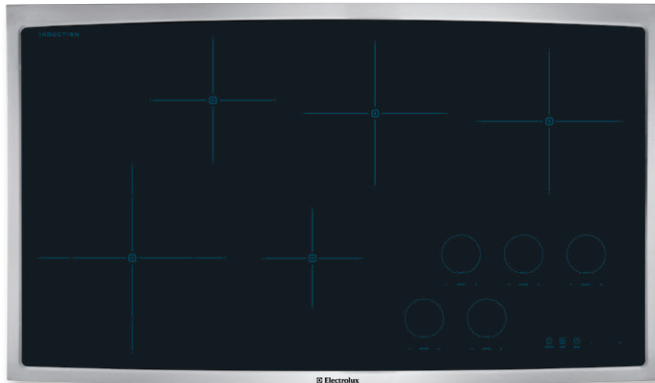

INDUCTION COOKTOPS

EW36IC60LS

PRODUCT DIMENSIONS

Width	36-3/4"
Depth	21-3/4"
Height (Extreme Bottom to Underside of Cooktop)	6-5/8"

MORE EASY-TO-USE FEATURES

KEEP WARM SETTING

Maintain food at the perfect serving temperature with this setting — it's a great feature when you're entertaining.

EXCEPTIONAL TEMPERATURE CONTROL

Adjust heat with greater accuracy than gas or electric cooktops, especially at lower settings. Perfect for melting chocolate and cooking delicate foods and sauces.

PERFECT SET® CONTROLS

With up to 25 digital preset touch settings, you can quickly raise or lower temperatures, so cooking can begin at any time — without waiting for preheating.

7/11" DUAL ELEMENT

Powerful and versatile element accommodates smaller cookware at a high level of performance, but with the same energy efficiency induction cooking provides. The 11" burner size provides up to 4,800 watts of power for larger pots and pans.

MORE ENERGY EFFICIENT

Cooking with induction is 70% more efficient than gas and 20% more efficient than electric.

PLATINUM STAR® LIMITED WARRANTY

Our exclusive limited warranty that includes a 3-year coverage on parts and one year on labour without charge.²

Available in:

Stainless
(S)