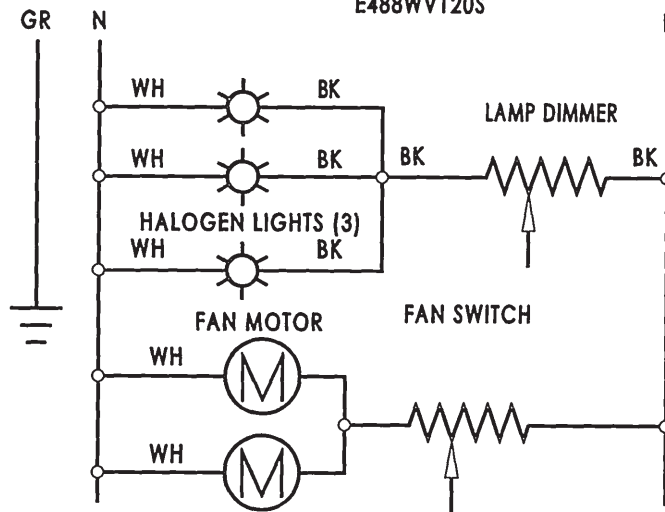

120V, 60Hz, 15A
POWER SUPPLY

WIRING DIAGRAM
E48WV12EPS
E488WV120S

CAUTION: DISCONNECT POWER SUPPLY AT THE
FUSE BOX BEFORE SERVICING THIS EQUIPMENT.

NOTE: E48WV12EPS
ONLY HAS TWO HALOGEN LIGHTS